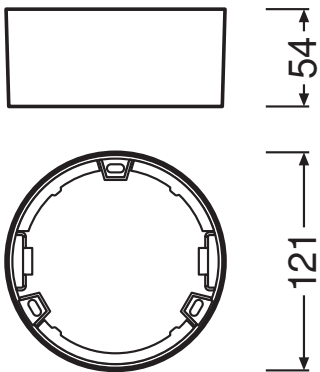

product_datasheet_title

DL SLIM FRAME DN 105 WT

DOWNLIGHT SLIM ROUND FRAME | Surface mounting frame, round shape

technical_data

DIMENSIONS & WEIGHT

Diameter	121,0 mm
Height	54 mm
Product weight	36.00 g

DL SLIM FRAME DN105 WT

download_data

Documents and certificates	document_name
 User instruction	User Instruction DL Slim Frame Round
 On-Pack-Info	Legal Insert Downlight Slim

logistical_data

product_code	packaging_unit	dimensions	weight	volume
4058075079151	Folding box 1	60 mm x 130 mm x 130 mm	84.00 g	1.01 dm ³
4058075079168	Shipping box 6	380 mm x 140 mm x 154 mm	624.00 g	8.19 dm ³