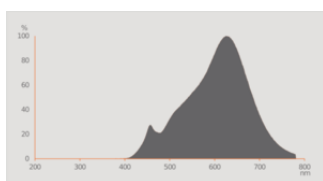

product_datasheet_title

Vintage 1906 Big Globe 15 Filament 4W 818 Smoke E27

Vintage 1906® LED | LED lamps, vintage edition

technical_data

ELECTRICAL DATA

Nominal wattage	4 W
Construction wattage	4.00 W
Nominal voltage	220...240 V
Operating mode	AC Mains
Claimed equiv. conventional lamp power	15 W
Nominal current	32 mA
Type of current	AC
Inrush current	1,5 A
Operating frequency	50/60 Hz
Mains frequency	50/60 Hz
Max. lamp number on MCB B10 A	400
Max. lamp number on MCB B16 A	480
Power factor λ	> 0.50

PHOTOMETRICAL DATA

Luminous flux	140 lm
Nominal useful luminous flux 90°	140 lm
Luminous efficacy	35 lm/W
Lumen main.fact.at end of nom.life time	0.70
Light color (designation)	Warm Comfort Light
Color temperature	1800 K
Color rendering index Ra	80
Light color	818
Standard deviation of color matching	≤6 sdcn
Rated LLMF at 6,000 h	0.80
Flickering metric (Pst LM)	1.0
Stroboscope effect metric (SVM)	≤0.4

Everlight 67-23ST RKE 2700K

LIGHT TECHNICAL DATA

Beam angle	330 °
Warm-up time (60 %)	< 0.50 s
Starting time	< 0.5 s

DIMENSIONS & WEIGHT

Overall length	290.00 mm
Diameter	200.00 mm
Maximum diameter	200 mm
Product weight	275.00 g