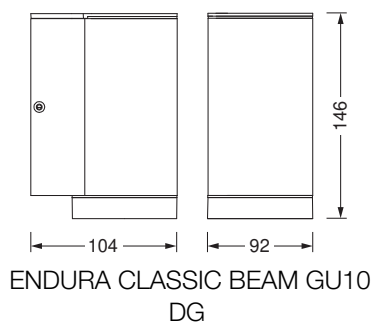

product_datasheet_title

ENDURA Classic Beam Wall Down GU10

ENDURA® BEAM | GU10 socketed luminaires with classic shape and light outlet up and down

technical_data

ELECTRICAL DATA

Nominal voltage	220...240 V
Mains frequency	50...60 Hz
Protection class	I
Operating mode	Mains voltage

PHOTOMETRICAL DATA

Photobiological safety group acc. to EN62778	RG1
Photobiological safety group acc. to EN62471	RG0

DIMENSIONS & WEIGHT

Length	104.00 mm
Width	92.00 mm
Height	146.00 mm
Product weight	601.00 g