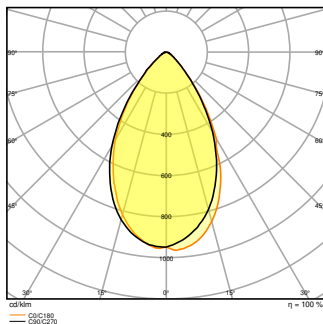

product_datasheet_title

FL MAX LUM P 600W 757 SYM 60 WAL

FLOODLIGHT MAX 600W LUMINAIRE HEAD | High-power floodlight for large area and sports lighting, up to 82 klm

PERFOR-
MANCE
CLASS

technical_data

ELECTRICAL DATA

Nominal wattage	600.00 W
Nominal voltage	180 V
Mains frequency	50...60 Hz
Nominal current	3160 mA
Operating mode	External LED driver

PHOTOMETRICAL DATA

Luminous flux	80500 lm
Luminous efficacy	134 lm/W
Color temperature	5700 K
Light color (designation)	Cool Daylight
Color rendering index Ra	≥70
Standard deviation of color matching	< 5 sdcms
Luminous intensity	-
Low flicker	Yes
Flickering metric (Pst LM)	-
Stroboscope effect metric (SVM)	-
Photobiological safety group acc. to EN62778	RG2
Beam angle	60 °

FL MAX 600W 757 SYM 60 WAL

DIMENSIONS & WEIGHT

Length	472.00 mm
--------	-----------

Width	591.00 mm
Height	279.00 mm
Product weight	15800.00 g
Cable length	1300 mm

FL MAX LUM P 600W

MATERIALS & COLORS

Product color	Gray
Housing color	Gray
Body material	Aluminum
Cover material	Glass
Light emitting surface material	Glass
Glow Wire Test according to IEC 60695-2-12	650 °C
Mercury content	0.0 mg