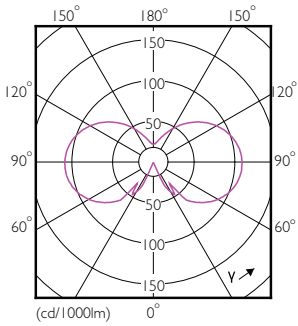

CorePro GLASS LED candles and lusters

Fotometriska data

Light Distribution Diagram - CorePro LEDCandleND 2.2-25W BA35 E14 FRG