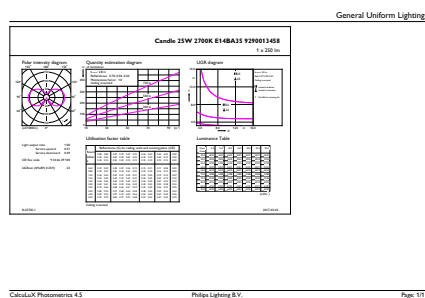

Måttskiss

Product	D	C
CorePro LEDCandleND 2.2-25W BA35 E14 FRG	35 mm	123 mm

Fotometriska data

Spectral Power Distribution Colour - CorePro LEDCandleND 2.2-25W BA35 E14 FRG

General uniform lighting - CorePro LEDCandleND 2.2-25W BA35 E14 FRG