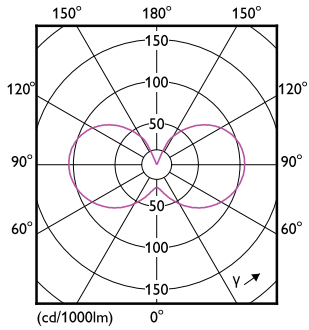

CorePro GLASS LED candles and lusters

Fotometriska data

Light Distribution Diagram - CorePro LEDLusterND6.5-60W P45 E14827FRG